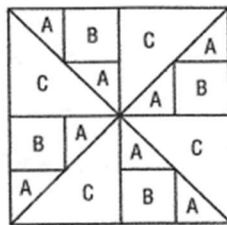

# Brave World

4-Unit Grid

Color Illustration: page 11

## FINISHED BLOCK SIZE

Single dimensions in the cutting chart indicate the size of the cut square (3" = 3" x 3").

### FOR 1 BLOCK:

		4"	6"	8"	9"	10"	12"
Light	A: 4	1 7/8"	2 3/8"	2 7/8"	3 1/8"	3 3/8"	3 7/8"
Medium	B: 4	1 1/2"	2"	2 1/2"	2 3/4"	3"	3 1/2"
Dark	C: 2	2 7/8"	3 3/8"	4 1/8"	5 1/8"	5 3/8"	6 1/8"
<i>Try This:</i>	Use several different lights for A.						